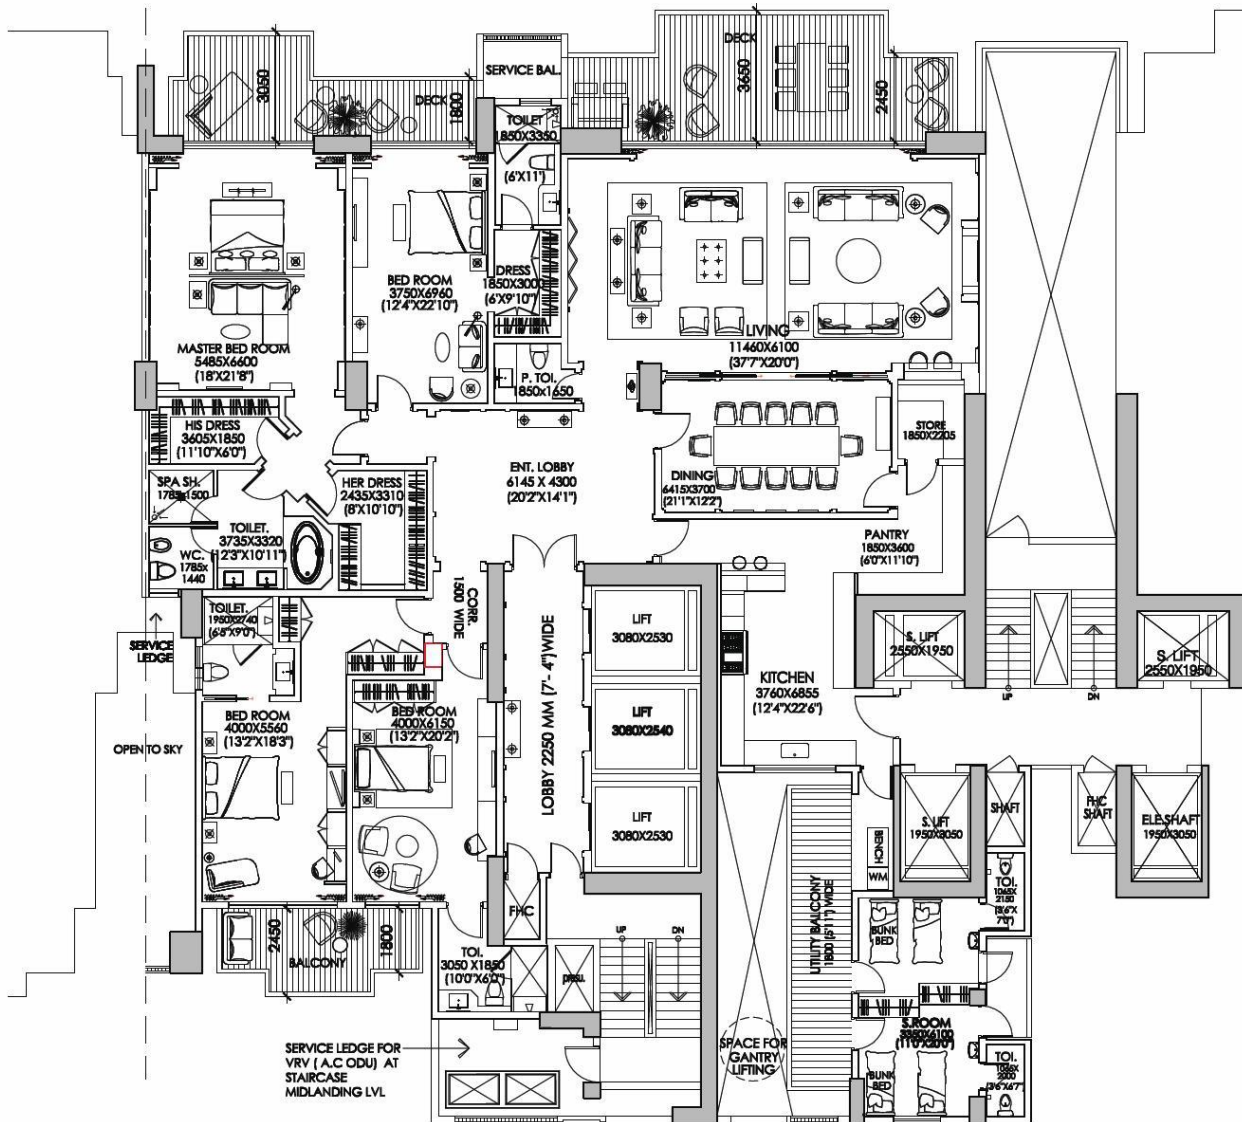

KEY ELEVATION

TYPICAL 4 BEDROOM UNIT OF S+22 STOREY BUILDING
(WITH 2 MAIN LIFTS)

OPTION -1
STANDARD

KEY ELEVATION

TYPICAL 5 BEDROOM UNIT OF S+38 STOREY BUILDING
(WITH 3 MAIN LIFTS)

OPTION -1
STANDARD

KEY ELEVATION

**TYPICAL 4 BEDROOM UNIT OF S+38 STOREY BUILDING
(WITH 3 MAIN LIFTS)**

OPTION -1
STANDARD