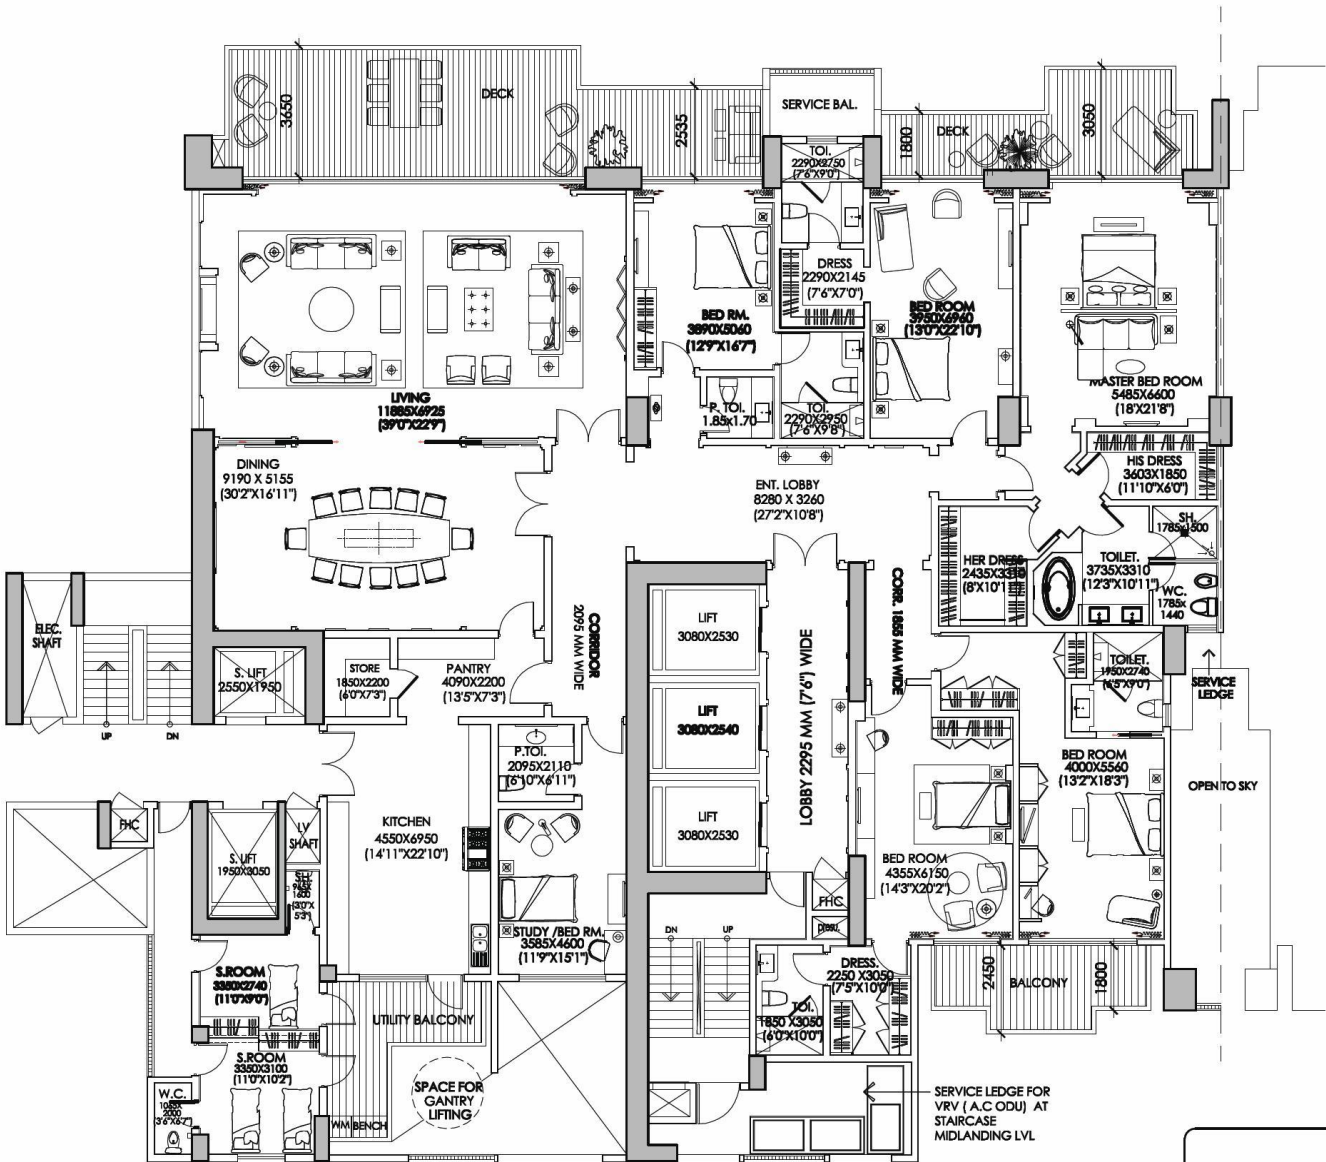

KEY ELEVATION

TYPICAL 4 BEDROOM UNIT OF S+22 STOREY BUILDING
(WITH 2 MAIN LIFTS)

OPTION -1
STANDARD

KEY ELEVATION

TYPICAL 5 BEDROOM UNIT OF S+38 STOREY BUILDING
(WITH 3 MAIN LIFTS)

OPTION -1
STANDARD

KEY ELEVATION

**TYPICAL 4 BEDROOM UNIT OF S+38 STOREY BUILDING
(WITH 3 MAIN LIFTS)**

OPTION -1
STANDARD