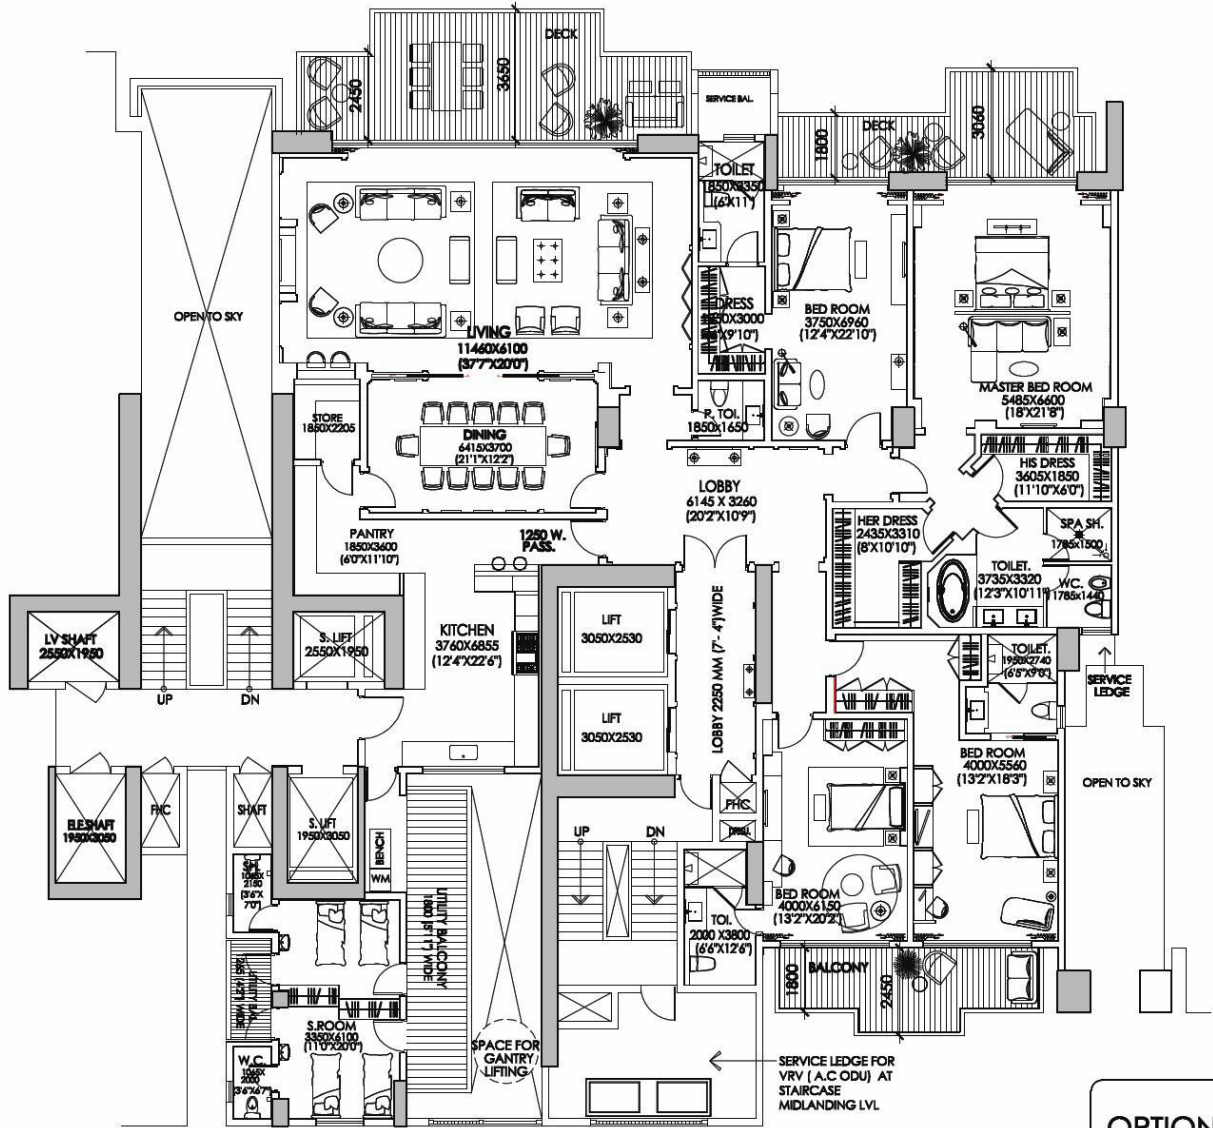

KEY ELEVATION

TYPICAL 4 BEDROOM UNIT OF S+22 STOREY BUILDING
(WITH 2 MAIN LIFTS)

OPTION -1
STANDARD

KEY ELEVATION

TYPICAL 5 BEDROOM UNIT OF S+38 STOREY BUILDING
(WITH 3 MAIN LIFTS)

OPTION -1
STANDARD

KEY ELEVATION

**TYPICAL 4 BEDROOM UNIT OF S+38 STOREY BUILDING
(WITH 3 MAIN LIFTS)**

OPTION -1
STANDARD